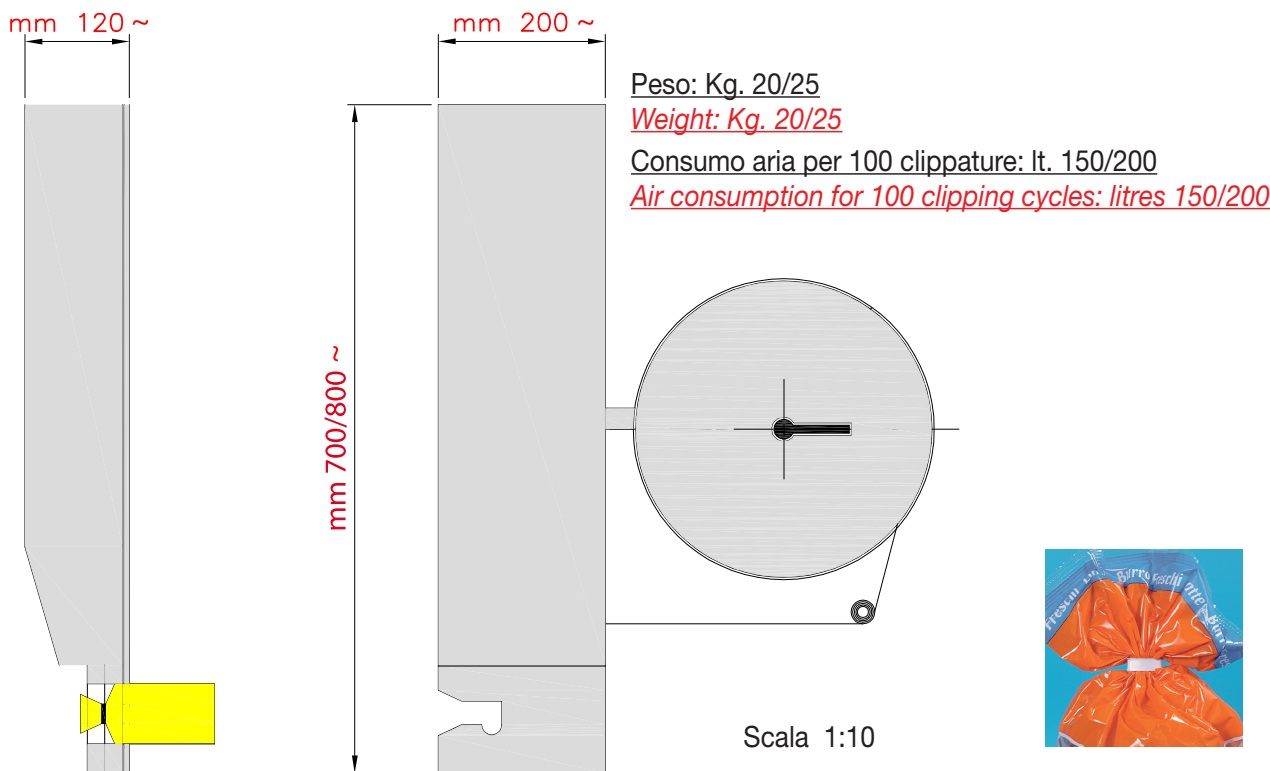

MACCHINE CLIPPATRICI A CONFRONTO CLIPPING MACHINES IN COMPARISON

Dimensioni, peso, misure e consumo d'aria (indicativi) delle teste clippatrici attualmente in uso.
(Approximate) overall dimensions of clipping machines in a variety of trademarks ci available on the market (all of them equipped for using clips in one single length).

Dimensioni, peso, misure e consumo d'aria delle nuove teste clippatrici M.207/CN
Overall dimensions of the new Multipla M.207/CN clipping machine

Peso: Kg. 7
Weight: Kg. 7

Consumo aria per 100 clippature: lt. 70
Air consumption for 100 clipping cycles: litres 70